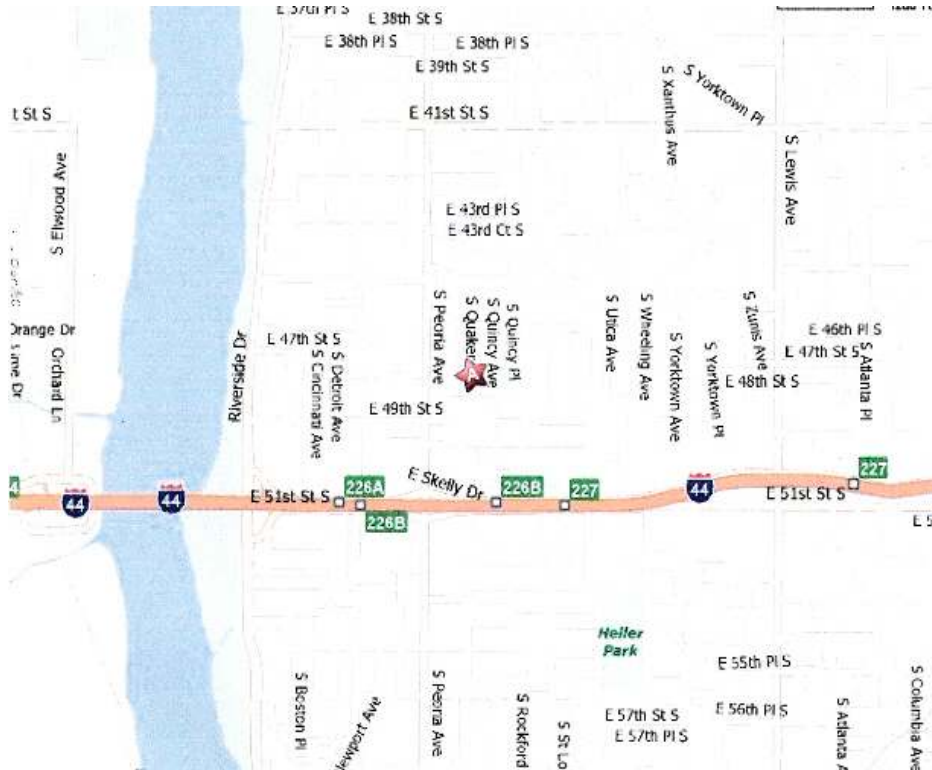

*OCTA 2004  
Theatre of the Year and  
Outstanding Production*  
*OCTA 2006  
Outstanding Production*  
*OCTA 2008  
Outstanding Production*

From H 51 or I-244:

Go south onto S PEORIA AVE  
Turn LEFT onto E 48TH ST  
Turn RIGHT onto S QUAKER AVE  
End at 4825 S Quaker Ave Tulsa, OK 74105-4753

From the I-44:

Take EXIT 226B toward PEORIA AVE.  
Go North onto S PEORIA AVE  
Turn RIGHT onto E 48TH ST  
Turn RIGHT onto S QUAKER AVE  
End at 4825 S Quaker Ave Tulsa, OK 74105-4753

Heller Theatre at Henthorne Park is located at 4825 S. Quaker .